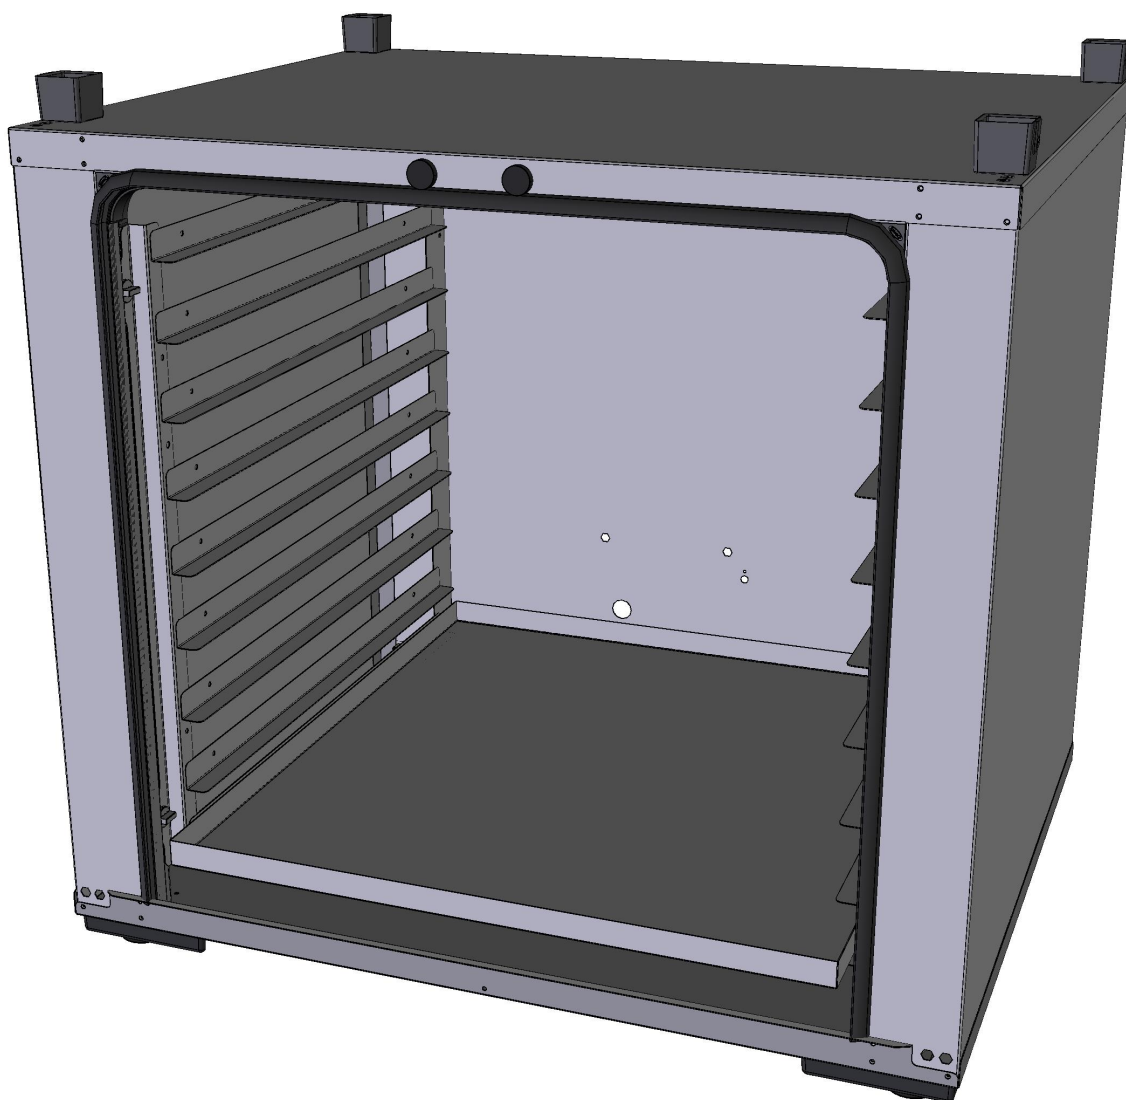

ASM1311A/0.D01 - External cover

FRONT