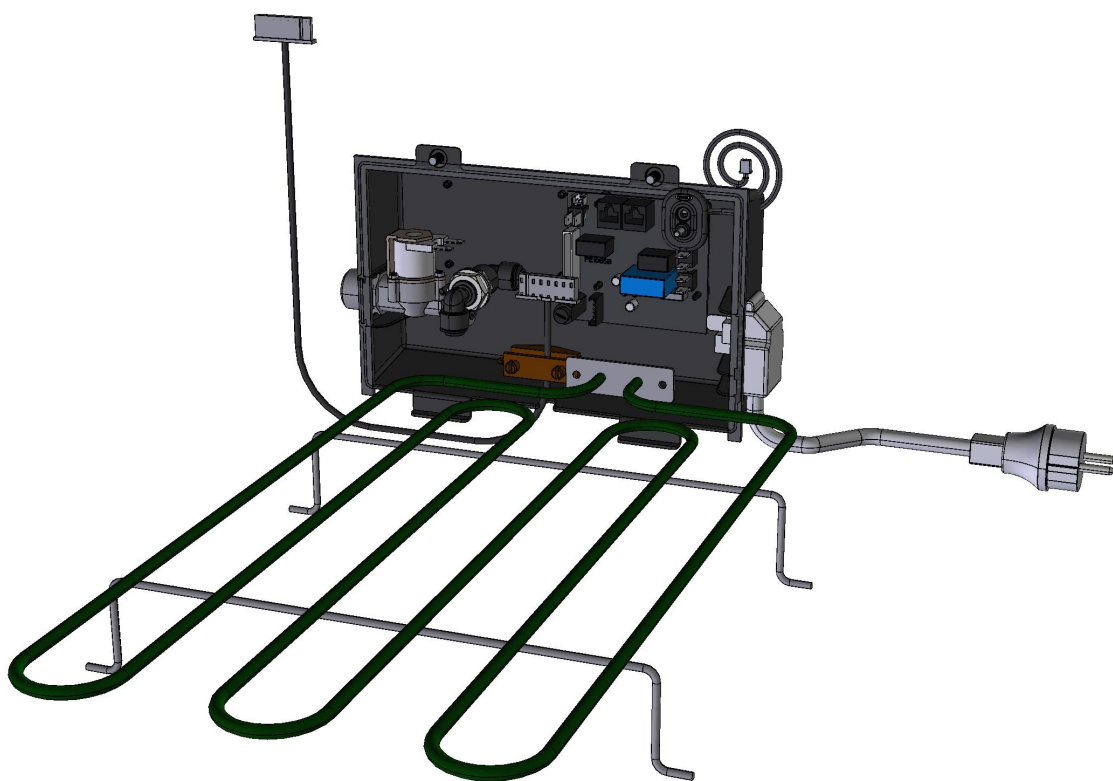

ASM1312A/0.D02 - General overview

FRONT