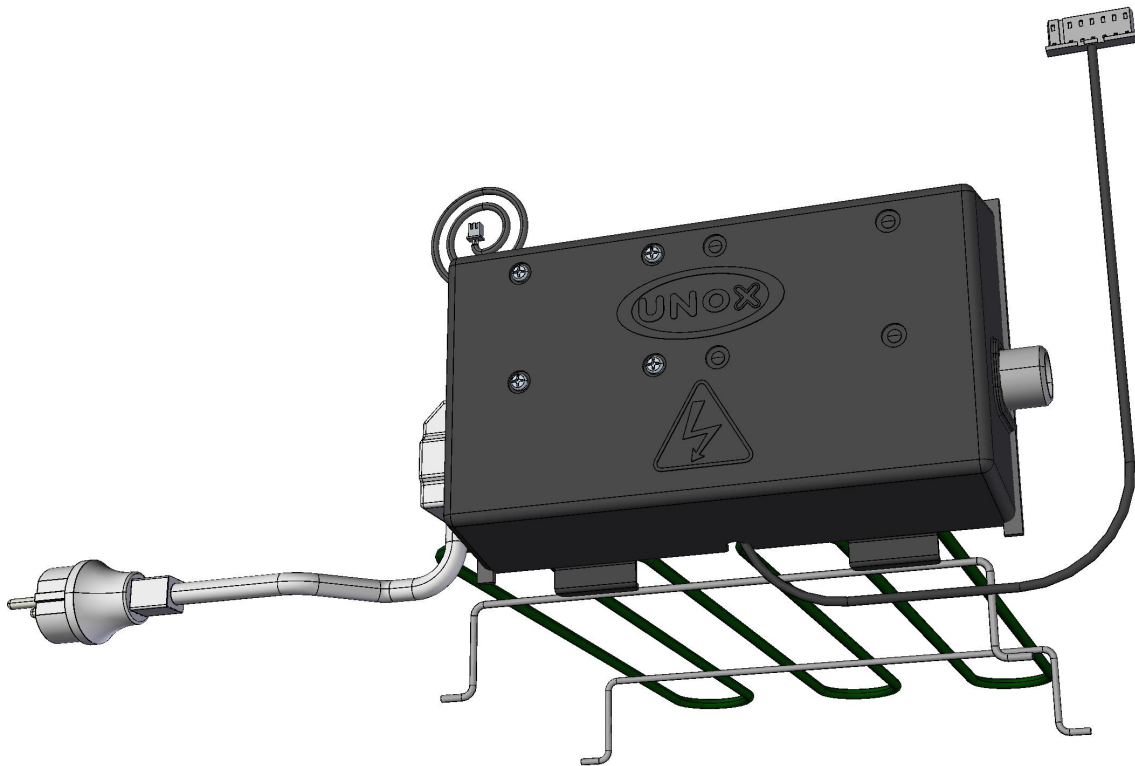

REAR

COMPONENT			SPARE PART																														
Code	Description	Image	Code	Description	Components list																												
TR1002A	TEMPERATURE PROBE UL PT100 L1000		KTR1002A	PT100 L1000 UL TEMPERATURE PROBE KIT	<table border="1"> <thead> <tr> <th>Code</th> <th>Description</th> <th>Qty</th> <th>UOM</th> </tr> </thead> <tbody> <tr> <td>GN1285A0</td> <td>NTC TEMPERATUR E PROBE SEALING</td> <td>2</td> <td>PZ</td> </tr> <tr> <td>SL1045A0</td> <td>S53 BLACK SILICONE - 80ML CARTRIDGE</td> <td>1</td> <td>PZ</td> </tr> <tr> <td>TR1002A0</td> <td>TEMPERATUR E PROBE UL PT100 L1000</td> <td>1</td> <td>PZ</td> </tr> <tr> <td>TR1002A1</td> <td></td> <td>1</td> <td>PZ</td> </tr> <tr> <td>VI1220A1</td> <td>4,2X12 TCB SELF-TAPPIN G SCREW</td> <td>2</td> <td>PZ</td> </tr> <tr> <td>VM1465A0</td> <td>CHEFTOP TEMPERATUR E PROBE COVER</td> <td>1</td> <td>PZ</td> </tr> </tbody> </table>	Code	Description	Qty	UOM	GN1285A0	NTC TEMPERATUR E PROBE SEALING	2	PZ	SL1045A0	S53 BLACK SILICONE - 80ML CARTRIDGE	1	PZ	TR1002A0	TEMPERATUR E PROBE UL PT100 L1000	1	PZ	TR1002A1		1	PZ	VI1220A1	4,2X12 TCB SELF-TAPPIN G SCREW	2	PZ	VM1465A0	CHEFTOP TEMPERATUR E PROBE COVER	1	PZ
Code	Description	Qty	UOM																														
GN1285A0	NTC TEMPERATUR E PROBE SEALING	2	PZ																														
SL1045A0	S53 BLACK SILICONE - 80ML CARTRIDGE	1	PZ																														
TR1002A0	TEMPERATUR E PROBE UL PT100 L1000	1	PZ																														
TR1002A1		1	PZ																														
VI1220A1	4,2X12 TCB SELF-TAPPIN G SCREW	2	PZ																														
VM1465A0	CHEFTOP TEMPERATUR E PROBE COVER	1	PZ																														
MR1000A	CABLE 3X1,5 H07RN-F MT1,5+K2/3+SCHUK		KMR1000A	KIT CABLE 3X1,5 H07RN-F +K2/3+SCHUKO	<table border="1"> <thead> <tr> <th>Code</th> <th>Description</th> <th>Qty</th> <th>UOM</th> </tr> </thead> <tbody> <tr> <td>MR1000A0</td> <td>CABLE 3X1,5 H07RN-F MT1,5+K2/3+S CHUKO</td> <td>1</td> <td>PZ</td> </tr> </tbody> </table>	Code	Description	Qty	UOM	MR1000A0	CABLE 3X1,5 H07RN-F MT1,5+K2/3+S CHUKO	1	PZ																				
Code	Description	Qty	UOM																														
MR1000A0	CABLE 3X1,5 H07RN-F MT1,5+K2/3+S CHUKO	1	PZ																														
VE1075A	STRAIN RELIEF FV 268 RO + FIXING SCREWS		VE1075A0	STRAIN RELIEF FV 268 RO + FIXING SCREWS																													
RS1095A	HEATING ELEMENT 1200W 230V		KRS1095A	1.2KW HEATING ELEMENT KIT	<table border="1"> <thead> <tr> <th>Code</th> <th>Description</th> <th>Qty</th> <th>UOM</th> </tr> </thead> <tbody> <tr> <td>GN1326A1</td> <td>ELEMENT SEALING</td> <td>1</td> <td>PZ</td> </tr> <tr> <td>IP1385A0</td> <td></td> <td>1.200</td> <td>PZ</td> </tr> <tr> <td>IP1385A1</td> <td>CORNER POLYSTYREN E PACKING 110X60X2000</td> <td>0.500</td> <td>M</td> </tr> <tr> <td>RS1095A1</td> <td>HEATING ELEMENT 1200W 230V</td> <td>1</td> <td>PZ</td> </tr> <tr> <td>SL1045A0</td> <td>S53 BLACK SILICONE - 80ML CARTRIDGE</td> <td>1</td> <td>PZ</td> </tr> </tbody> </table>	Code	Description	Qty	UOM	GN1326A1	ELEMENT SEALING	1	PZ	IP1385A0		1.200	PZ	IP1385A1	CORNER POLYSTYREN E PACKING 110X60X2000	0.500	M	RS1095A1	HEATING ELEMENT 1200W 230V	1	PZ	SL1045A0	S53 BLACK SILICONE - 80ML CARTRIDGE	1	PZ				
Code	Description	Qty	UOM																														
GN1326A1	ELEMENT SEALING	1	PZ																														
IP1385A0		1.200	PZ																														
IP1385A1	CORNER POLYSTYREN E PACKING 110X60X2000	0.500	M																														
RS1095A1	HEATING ELEMENT 1200W 230V	1	PZ																														
SL1045A0	S53 BLACK SILICONE - 80ML CARTRIDGE	1	PZ																														